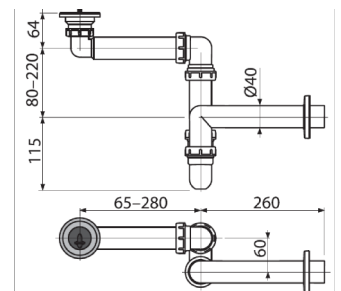

TO 70 WH - LED, SW, S
TO 70 SBW - LED, SW, S
TO 70 DO - LED, SW, S

TO 90 WH - LED, SW, S
TO 90 SBW - LED, SW, S
TO 90 DO - LED, SW, S

TO 110 WH - LED, SW, S
TO 110 SBW - LED, SW, S
TO 110 DO - LED, SW, S

OUT 70 WH
OUT 70 SBW
OUT 70 DO

OUT 90 WH
OUT 90 SBW
OUT 90 DO

OUT 110 WH
OUT 110 SBW
OUT 110 DO

SIFON SE PRILAGA

TARA
OUT/ TO 70, 90, 110

PREDINŠTALACIJSKA SHEMA
 PREDINSTALACIJSKA SHEMA
 PREINSTALLATION PLAN