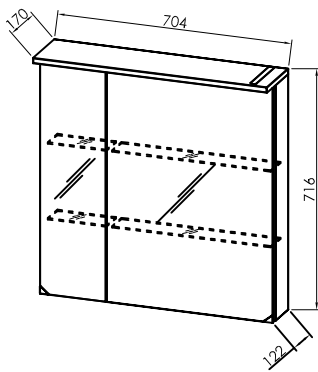

TO 70 WH - LED, SW, S
TO 70 SBW - LED, SW, S
TO 70 DO - LED, SW, S

TO 90 WH - LED, SW, S
TO 90 SBW - LED, SW, S
TO 90 DO - LED, SW, S

TO 110 WH - LED, SW, S
TO 110 SBW - LED, SW, S
TO 110 DO - LED, SW, S

OUT 70 WH
OUT 70 SBW
OUT 70 DO

OUT 90 WH
OUT 90 SBW
OUT 90 DO

OUT 110 WH
OUT 110 SBW
OUT 110 DO

SIFON SE PRILAGA

TARA
OUT/ TO 70, 90, 110

PREDINŠTALACIJSKA SHEMA
 PREDINSTALACIJSKA SHEMA
 PREINSTALLATION PLAN