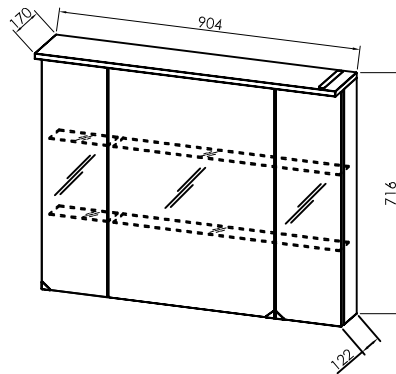

TO 70 WH - LED, SW, S
TO 70 SBW - LED, SW, S
TO 70 DO - LED, SW, S

TO 90 WH - LED, SW, S
TO 90 SBW - LED, SW, S
TO 90 DO - LED, SW, S

TO 110 WH - LED, SW, S
TO 110 SBW - LED, SW, S
TO 110 DO - LED, SW, S

OUT 70 WH
OUT 70 SBW
OUT 70 DO

OUT 90 WH
OUT 90 SBW
OUT 90 DO

OUT 110 WH
OUT 110 SBW
OUT 110 DO

SIFON SE PRILAGA

TARA
OUT/ TO 70, 90, 110

PREDINŠTALACIJSKA SHEMA
 PREDINSTALACIJSKA SHEMA
 PREINSTALLATION PLAN