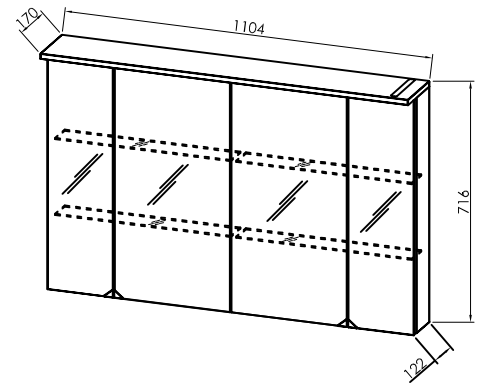

TO 70 WH - LED, SW, S
TO 70 SBW - LED, SW, S
TO 70 DO - LED, SW, S

TO 90 WH - LED, SW, S
TO 90 SBW - LED, SW, S
TO 90 DO - LED, SW, S

TO 110 WH - LED, SW, S
TO 110 SBW - LED, SW, S
TO 110 DO - LED, SW, S

OUT 70 WH
OUT 70 SBW
OUT 70 DO

OUT 90 WH
OUT 90 SBW
OUT 90 DO

OUT 110 WH
OUT 110 SBW
OUT 110 DO

SIFON SE PRILAGA

TARA
OUT/ TO 70, 90, 110

PREDINŠTALACIJSKA SHEMA
 PREDINSTALACIJSKA SHEMA
 PREINSTALLATION PLAN